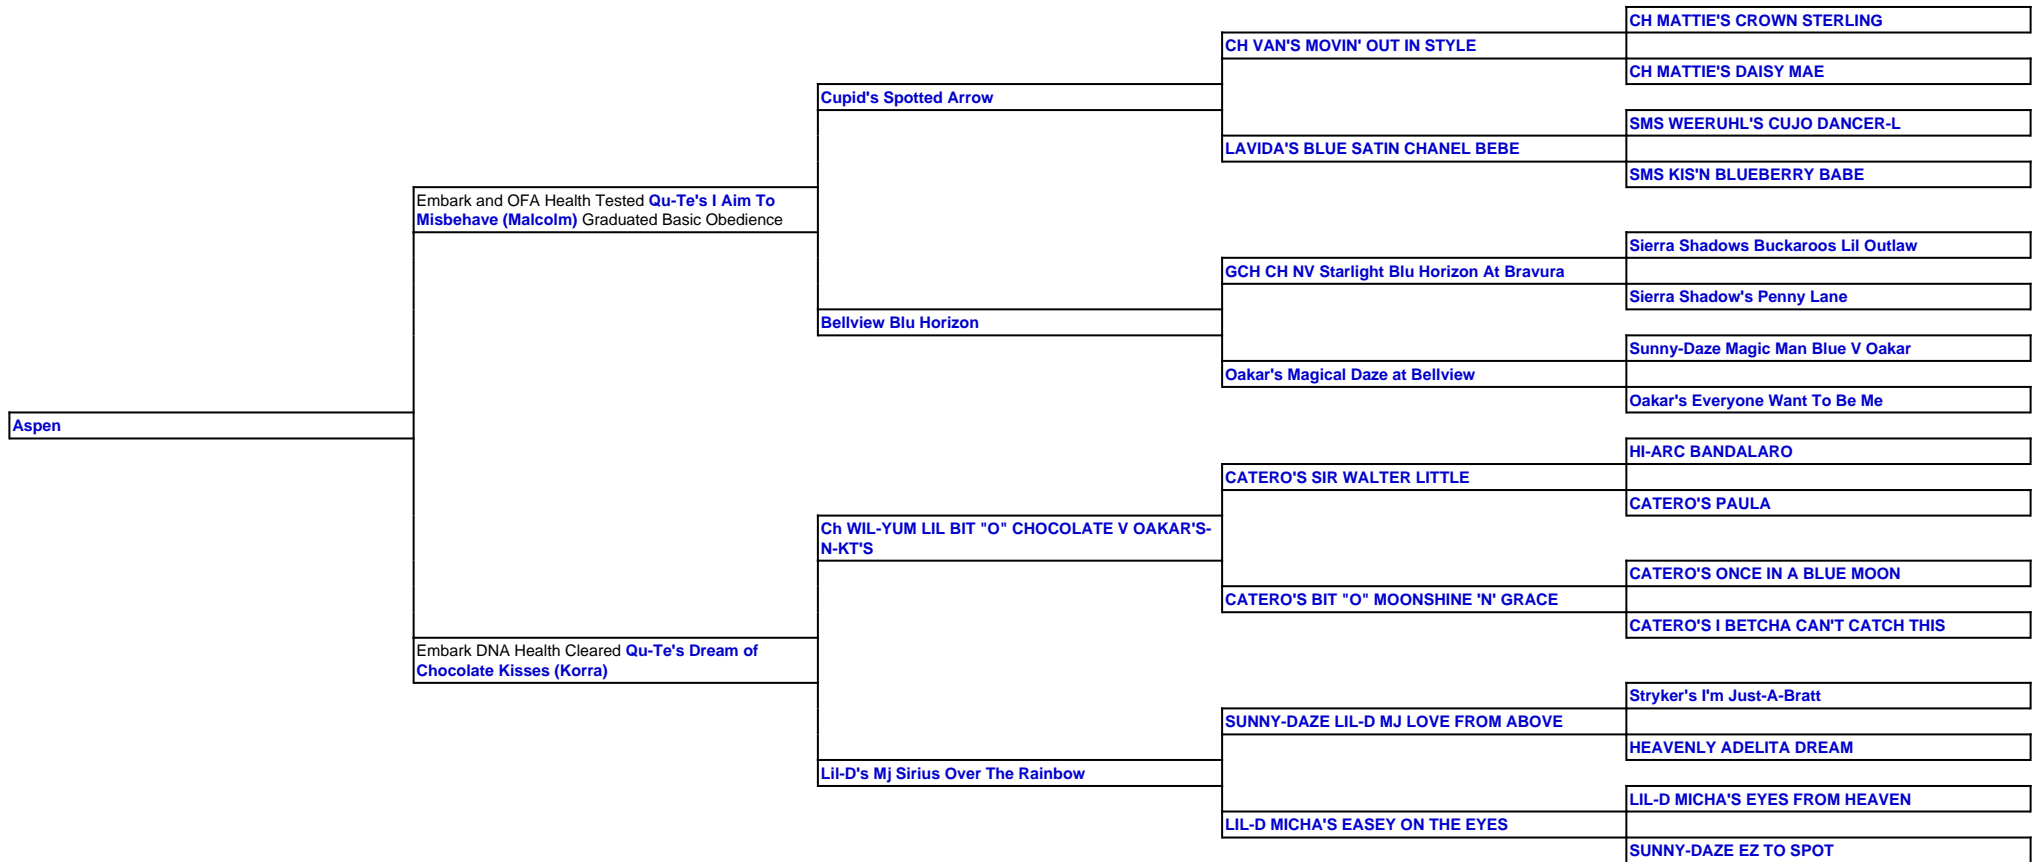

For a more detailed version of this pedigree:
<https://www.the5thelementkennel.com/profile/aspen>

Pedigree For:
 Aspen

Embark DNA Health Cleared **Qu-Te's Dream of Chocolate Kisses (Korra)**