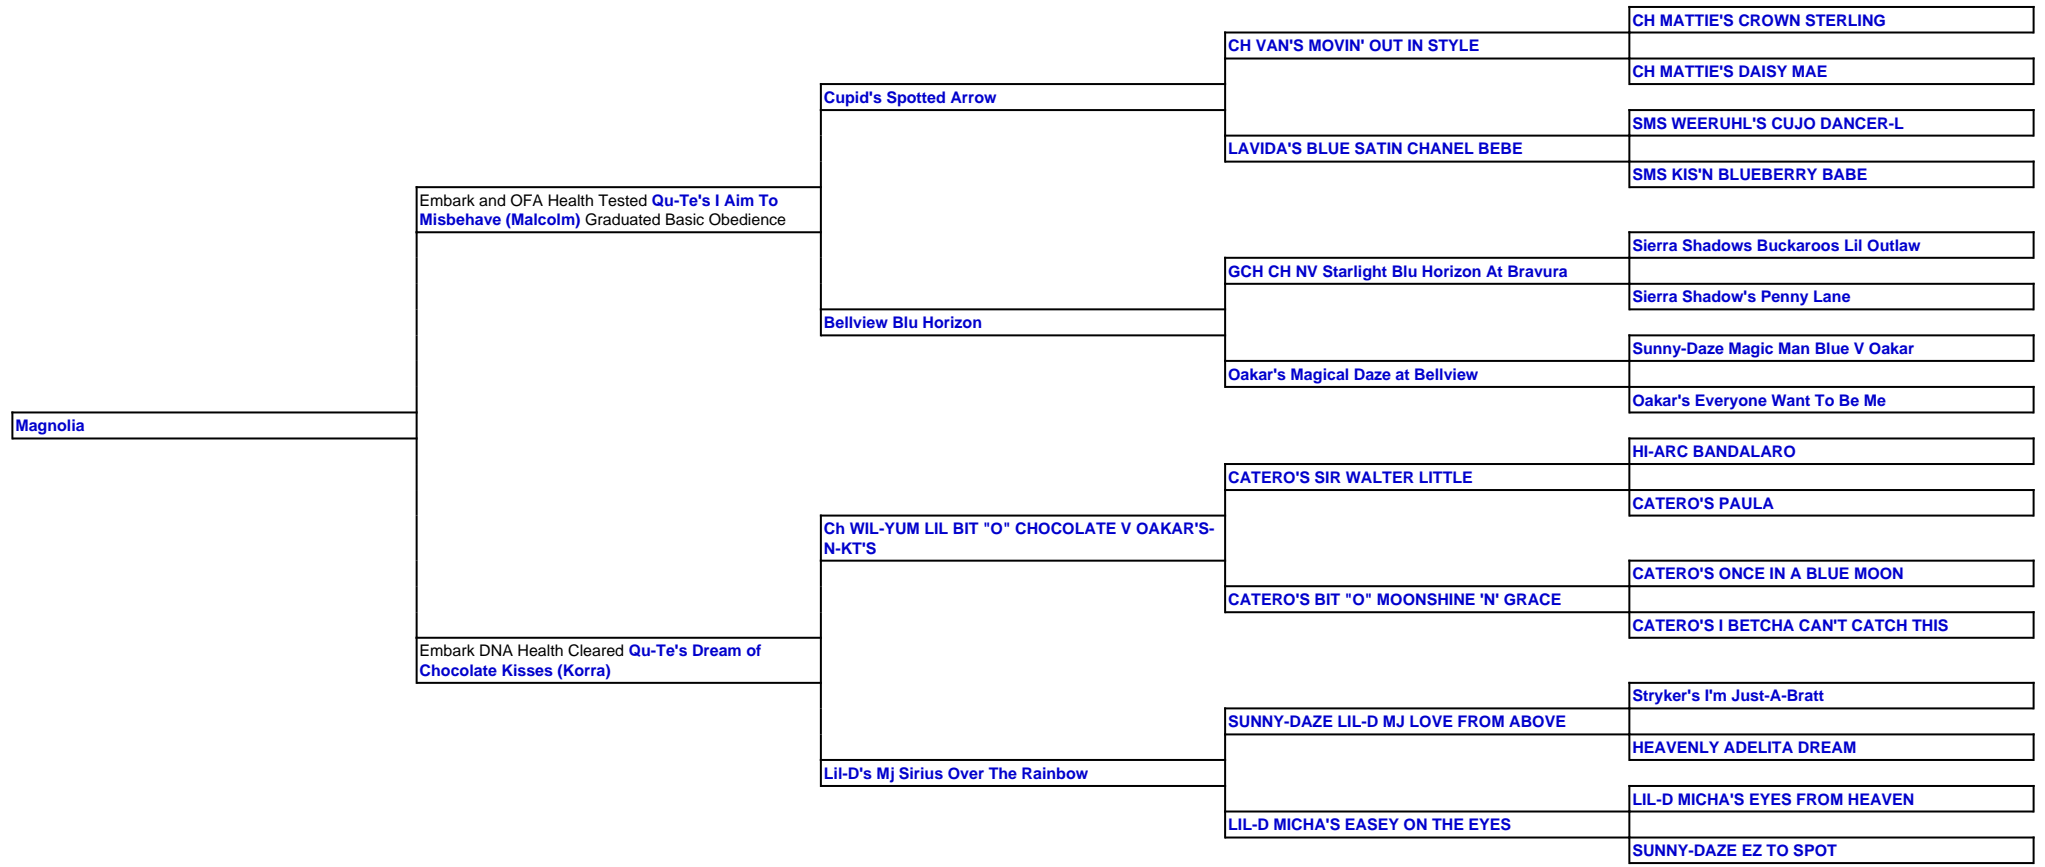

For a more detailed version of this pedigree:  
<https://www.the5thelementkennel.com/profile/magnolia>

Pedigree For:  
 Magnolia

Embark DNA Health Cleared **Qu-Te's Dream of Chocolate Kisses (Korra)**